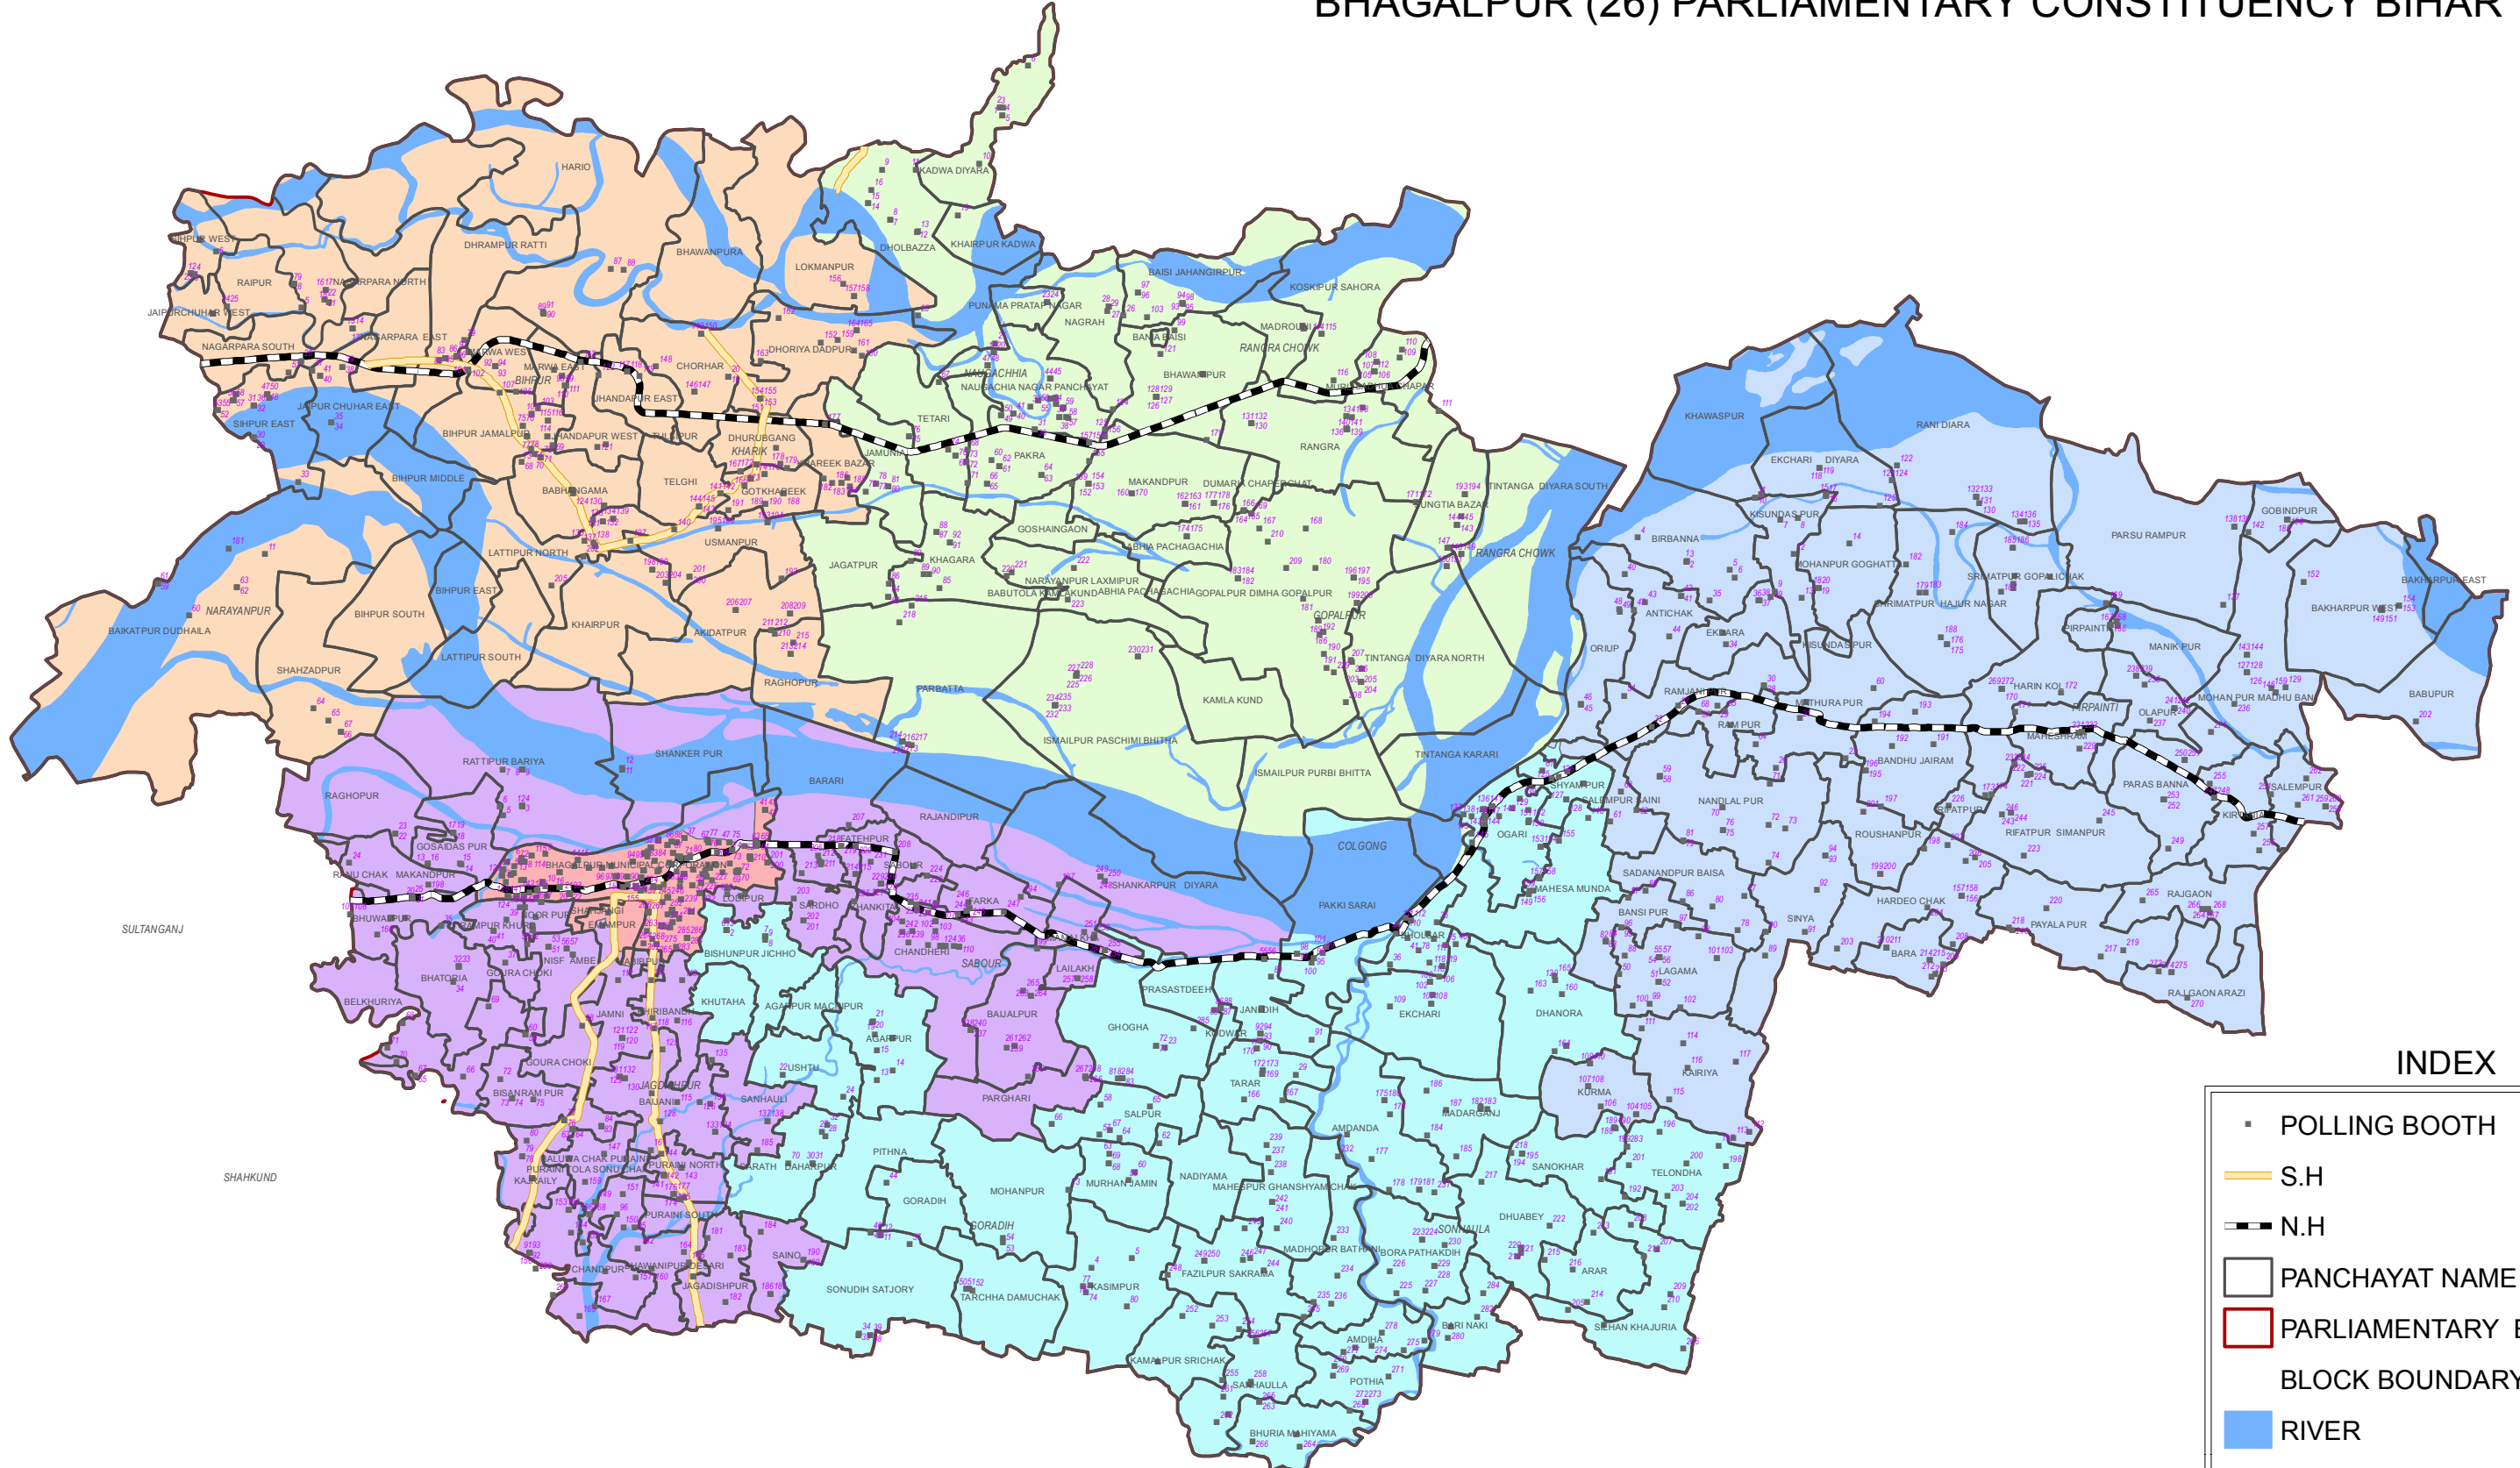

# BHAGALPUR (26) PARLIAMENTARY CONSTITUENCY BIHAR

## INDEX

- POLLING BOOTH
- S.H
- - - N.H
- PANCHAYAT NAME
- PARLIAMENTARY BOUNDARY
- BLOCK BOUNDARY
- RIVER
- ASSEMBLY NAME**
- Bhagalpur
- Bihpur
- Gopalpur
- Kahalgaon
- Nathnagar
- Pirpainti (SC)

PREPARED BY:-

R.F:-1:230,000