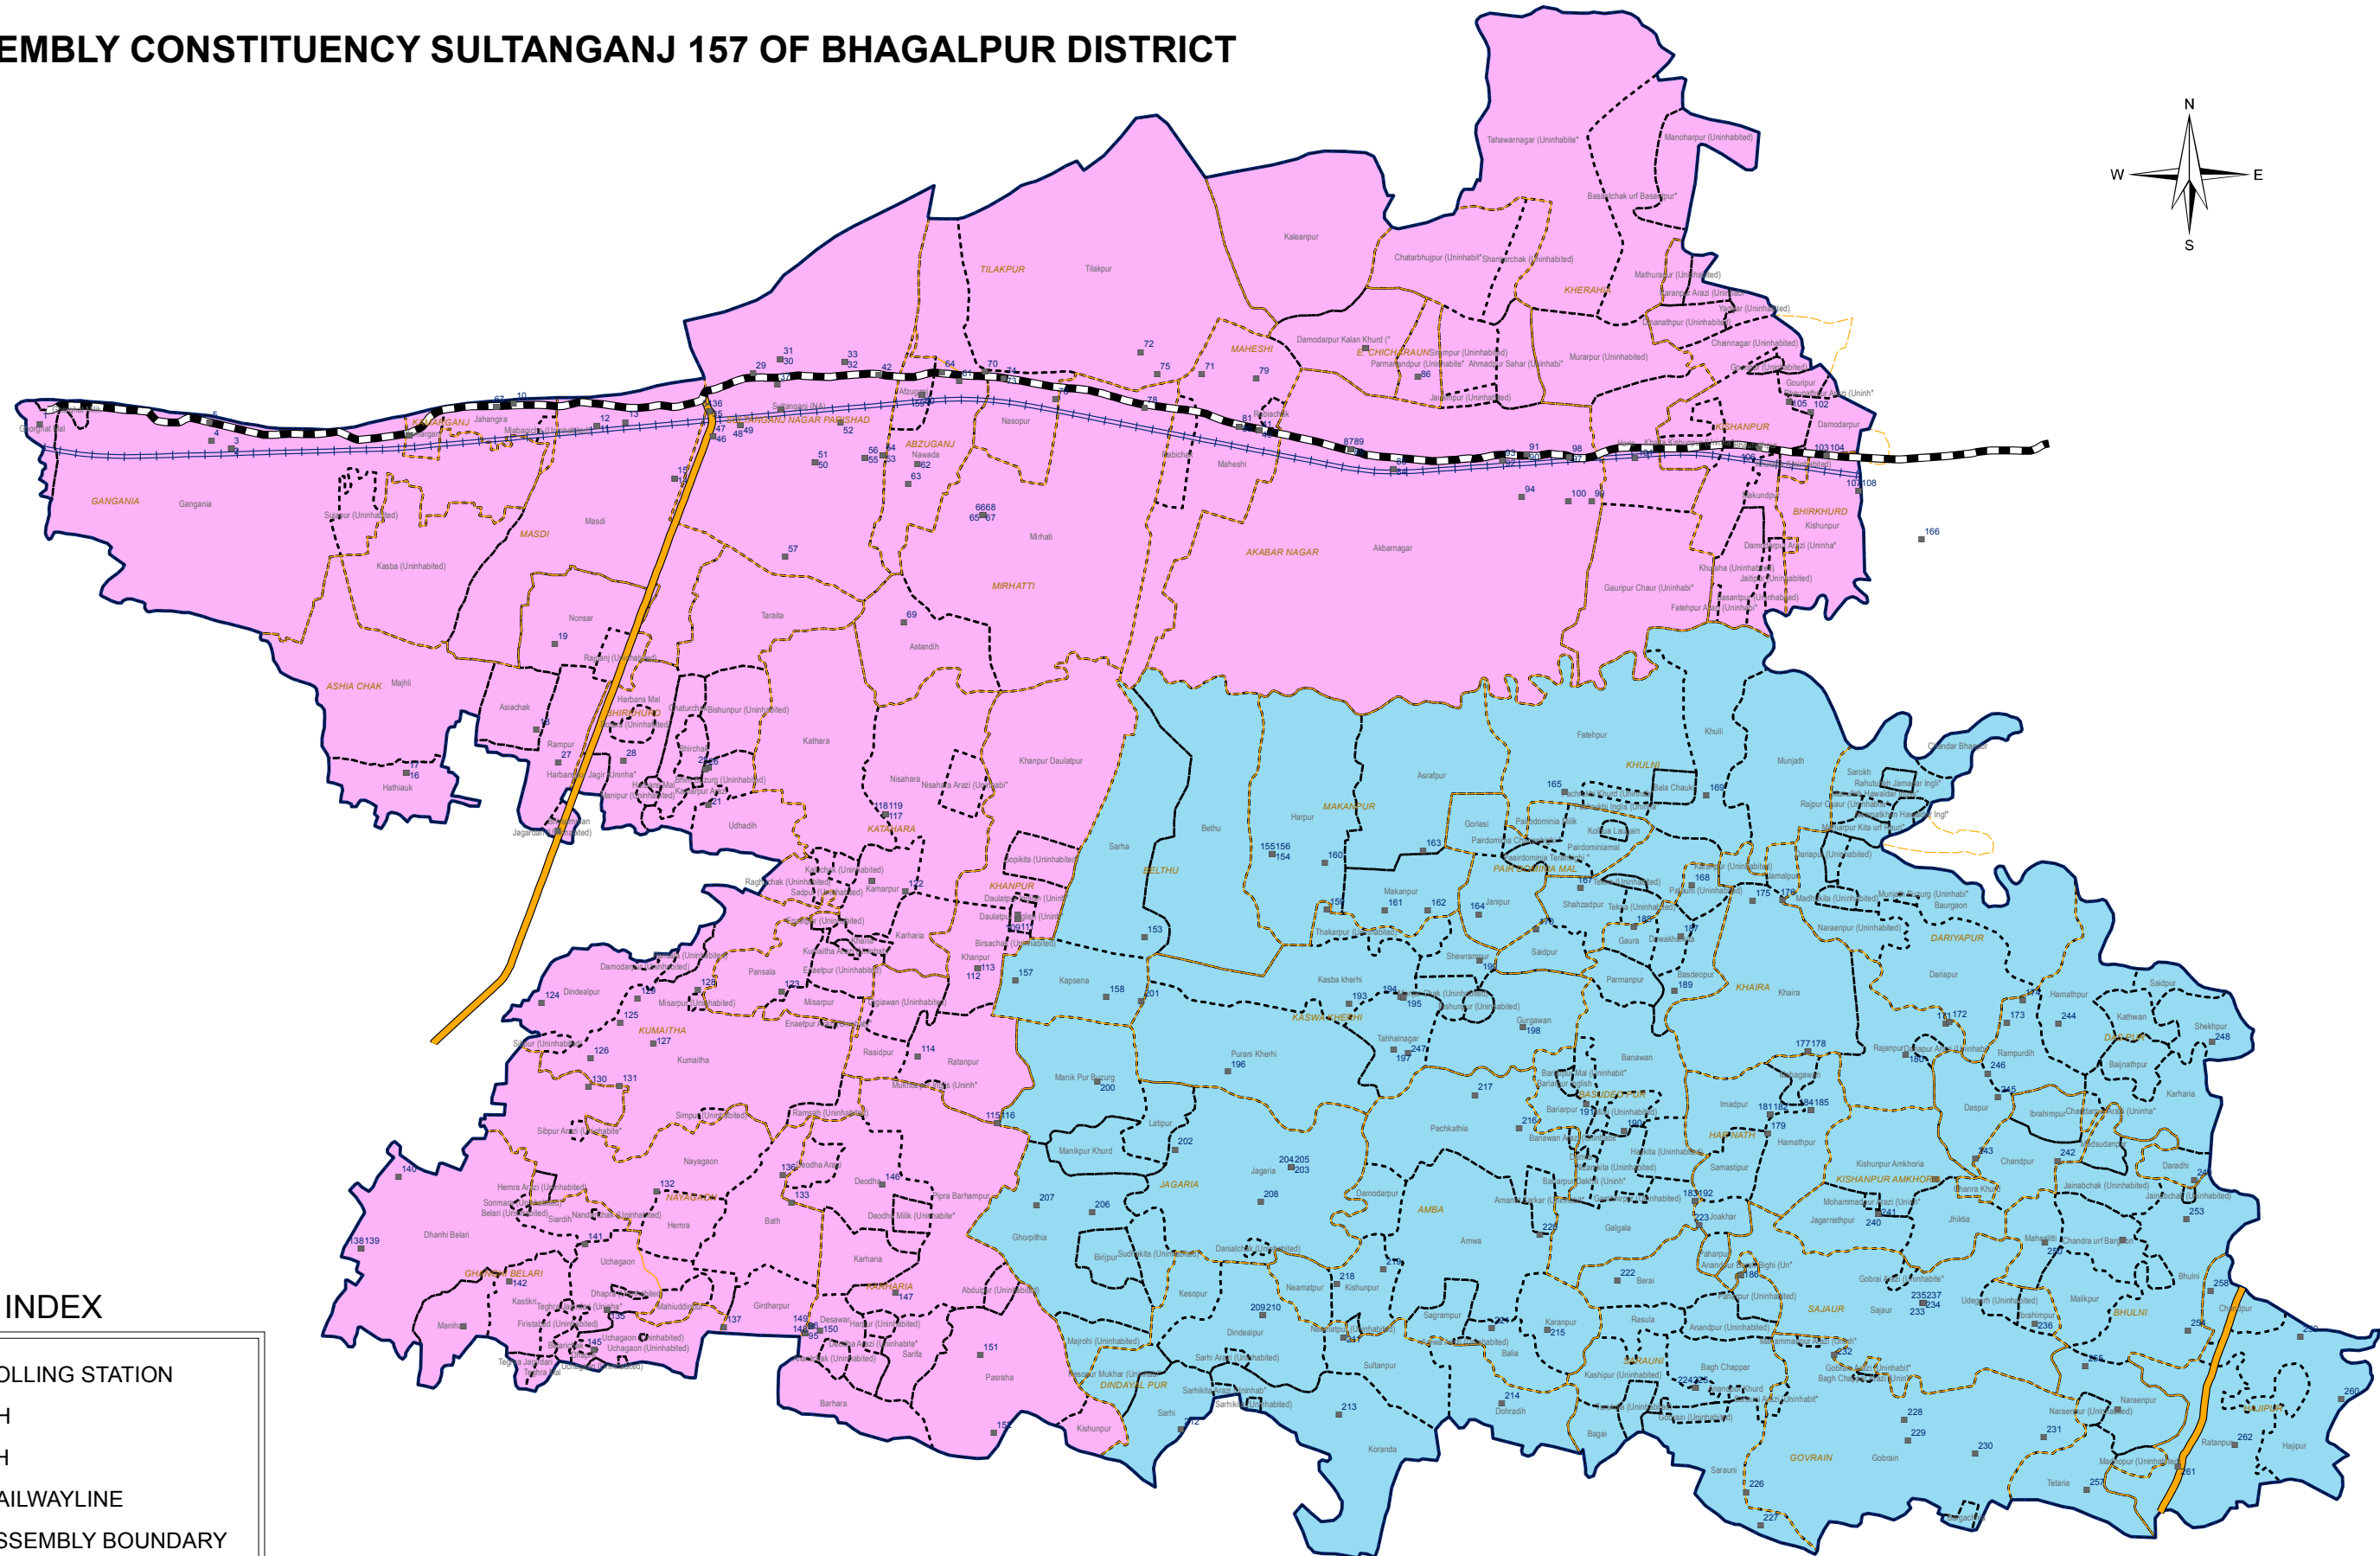

ASSEMBLY CONSTITUENCY SULTANGANJ 157 OF BHAGALPUR DISTRICT

INDEX

- POLLING STATION
 - NH
 - SH
 - RAILWAYLINE
 - ASSEMBLY BOUNDARY
 - PANCHAYAT BOUNDARY
 - VILLAGE BOUNDARY
- BLOCK NAME**
- SHAHKUND
 - SULTANGANJ